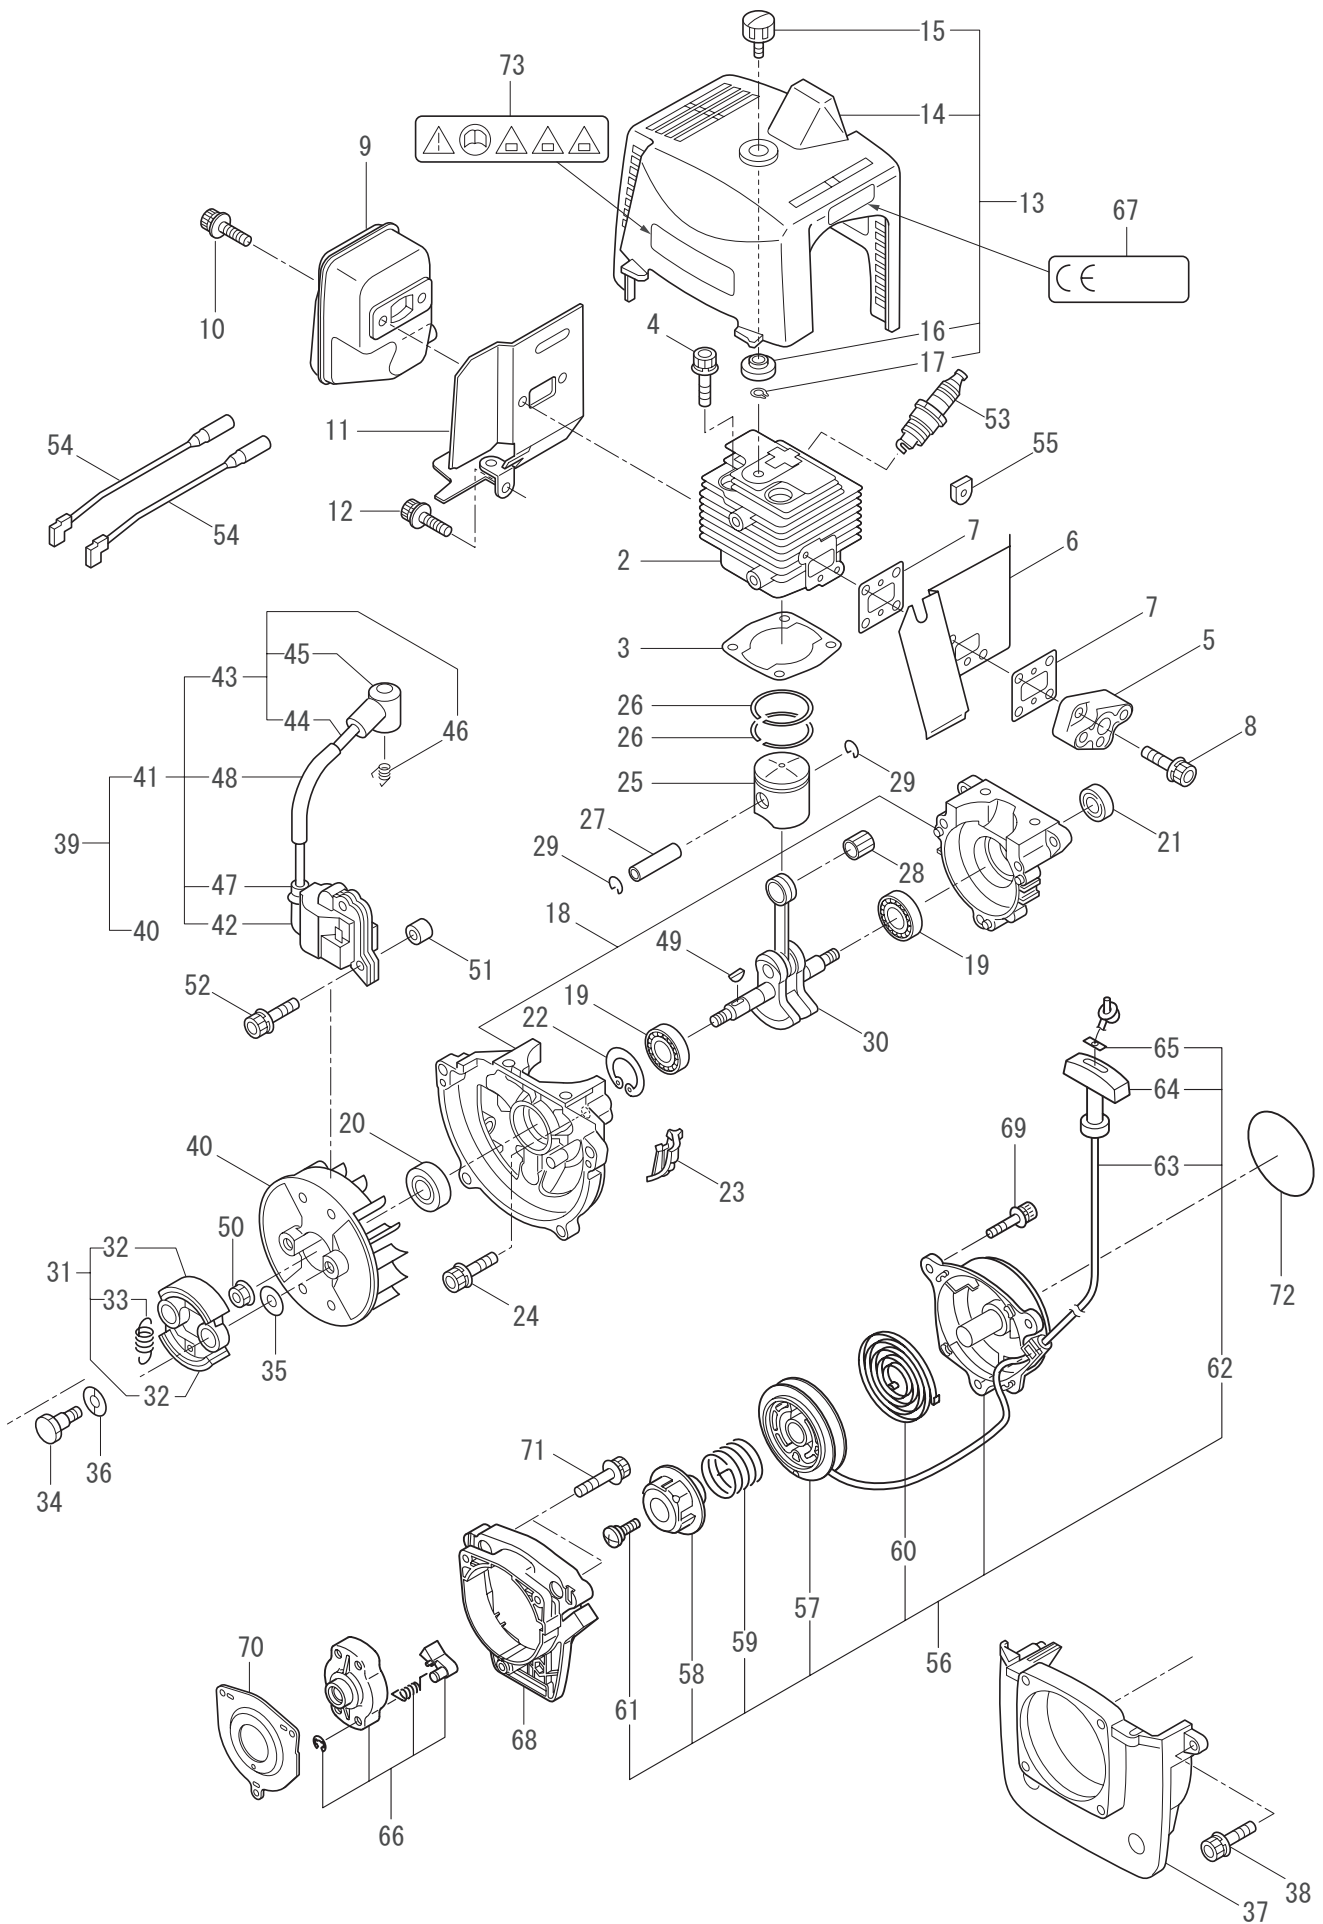

3.MCA321RS ENGINE

Ref. No.	Part No.	Part Name	Q'ty	Remarks
3-1	858435	Engine	1	AE320/153
3-2	261360	Cylinder	1	New gasket required
3-3	261528	Gasket	1	
3-4	261250	Cap Screw	4	M5x20
3-5	261938	Insulator	1	New gasket required
3-6	261364	Air Duct	1	
3-7	261171	Gasket	2	
3-8	265924	Cap Screw	2	M5x25
3-9	280619	Muffler	1	
3-10	266402	Cap Screw	2	M5x55
3-11	261833	Gasket	1	
3-12	261607	Cap Screw	1	M5x16
3-13	265304	Top Cover Ass'y	1	Incl.14-17
3-14	265305	Top Cover	1	
3-15	261018	Knob	1	
3-16	261020	Spacer	1	
3-17	261734	Snap Ring	1	#5
3-18	266636	Crankcase	1	
3-19	261384	Bearing	2	#6201C3
3-20	261385	Oil Seal	1	ISCD12327
3-21	261386	Oil Seal	1	ISCD12227
3-22	016732	Snap Ring	1	#32
3-23	265458	Screen	1	
3-24	261612	Cap Screw	3	M5x30
3-25	266980	Piston	1	
3-26	261390	Piston Ring	2	(2)Required
3-27	261555	Piston Pin	1	7x10x31.5L
3-28	261392	Bearing,Needle	1	KBK10x14x12.5x1
3-29	261393	Clip,Piston Pin	2	
3-30	261395	Crankshaft/Conn.Rod Ass'y	1	
3-31	264503	Clutch Ass'y	1	Incl.32,33
3-32	264504	Clutch Shoe	2	(2)Required
3-33	263614	Spring,Clutch	1	
3-34	264505	Bolt	2	
3-35	261189	Washer	2	6x16.5x1.2
3-36	261777	Wave Washer	2	
3-37	281325	Fan Cover	1	
3-38	261250	Cap Screw	4	M5x20
3-39	267391	Magneto Ass'y	1	Incl.40-48
3-40	261356	Rotor/Fan	1	
3-41	267400	Ignition Coil Ass'y	1	Incl.42-48
3-42	267401	Coil	1	
3-43	267403	Spark Plug Wire Ass'y	1	Incl.44-46
3-44	267404	Spark Plug Wire	1	
3-45	261074	Plug Boot	1