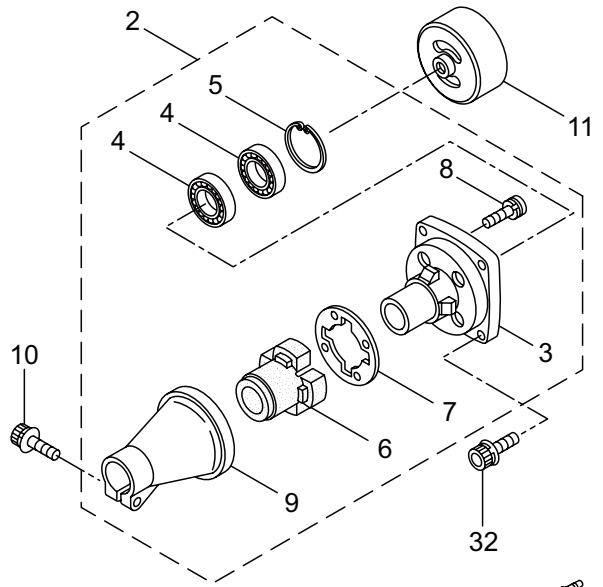

PARTS LIST

MCA321RS

CONTENTS

1. MAIN BODY	1 ~ 2
2. ACCESSORIES.....	3 ~ 4
3. ENGINE.....	5 ~ 8
4. CARBURETOR, FUEL TANK	9 ~ 10

2008. 06.

P/N 522587

1. MCA321RS
MAIN BODY

Ref. No.	Part No.	Part Name	Q'ty	Remarks
1-1	364566	MC2630RS	1	
1-2	215512	Clutch Case Ass'y	1	Incl.3-9
1-3	214592	Bearing Case	1	
1-4	214161	Bearing	2	#6000ZZ
1-5	054676	Snap Ring	1	#26
1-6	560309	Buffer	1	
1-7	214163	Washer	1	
1-8	092033	Screw	4	M5x15
1-9	214593	Driveshaft Tube Adapter	1	
1-10	261246	Cap Screw	1	M5x25
1-11	229091	Clutch Drum	1	
1-12	236836	Driveshaft Ass'y	1	
1-13	211464	Upper Adapt	1	
1-14	236837	Driveshaft Tube	1	
1-15	215533	Hanging Bracket Ass'y	1	Incl.16
1-16	261762	Cap Screw	1	M5x14
1-17	237165	Joint Pipe Ass'y	1	Incl.18-23
1-18	237166	Joint Pipe	1	
1-19	261246	Cap Screw	1	M5x25
1-20	283139	Screw	1	M5x12
1-21	236962	Knob	1	M8x26
1-22	126990	Nut	1	M8
1-23	550131	Washer	1	M8
1-24	238126	Label	1	MC2630RS
1-25	235078	Throttle Trigger	1	
1-26	231955	Loop Handle Ass'y	1	Incl.27-29
1-27	225699	Loop Handle	1	
1-28	081027	Nut	4	M5
1-29	215608	Cap Screw	4	M5x30x16
1-30	220533	Hanging Strap Ass'y	1	Incl.31
1-31	231657	Hook	1	
1-32	261250	Cap Screw	4	M5x20

3. MCA321RS ENGINE

Ref. No.	Part No.	Part Name	Q'ty	Remarks
3-46	261075	Connector	1	
3-47	261072	Cap	1	
3-48	269418	Insulator	1	
3-49	261076	Woodruff Key	1	3x10
3-50	261417	Nut,Rotor	1	M8
3-51	280381	Spacer	2	
3-52	261256	Cap Screw	2	M4x25
3-53	262483	Spark Plug	1	NGK BPMR6Y
3-54	267492	Lead	2	130L
3-55	261202	Grommet	1	
3-56	283481	Starter Ass'y	1	Incl.57-65
3-57	283504	Reel	1	
3-58	283505	Cam Plate	1	
3-59	283506	Spring	1	
3-60	280931	Spiral Spring	1	
3-61	267213	Screw	1	
3-62	283578	Stater Rope Ass'y	1	Incl.63-65
3-63	283579	Stater Rope	1	
3-64	261725	Starter Grip	1	
3-65	283511	Rope Stopper	1	
3-66	283575	Starter Pawl Ass'y	1	
3-67	267561	Label	1	
3-68	280857	Adapter Ass'y	1	
3-69	269273	Cap Screw	3	M4x20
3-70	264999	Plate	1	
3-71	267290	Cap Screw	3	M5x20
3-72	280859	Label	1	REVERSE2/AE320
3-73	265694	Label	1	