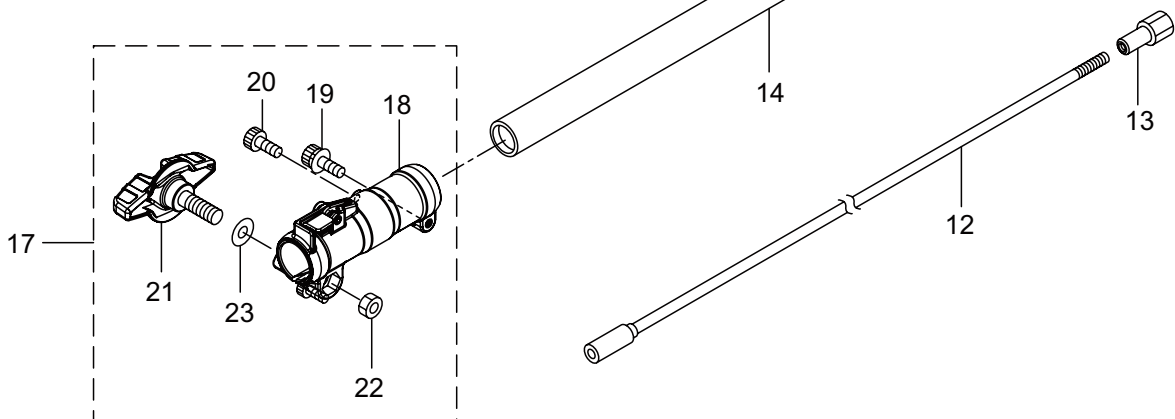

PARTS LIST

MCA321RS

CONTENTS

1. MAIN BODY	1 ~ 2
2. ACCESSORIES.....	3 ~ 4
3. ENGINE.....	5 ~ 8
4. CARBURETOR, FUEL TANK	9 ~ 10

2008. 06.

P/N 522587

1. MCA321RS
MAIN BODY

Ref. No.	Part No.	Part Name	Q'ty	Remarks
1-1	364566	MC2630RS	1	
1-2	215512	Clutch Case Ass'y	1	Incl.3-9
1-3	214592	Bearing Case	1	
1-4	214161	Bearing	2	#6000ZZ
1-5	054676	Snap Ring	1	#26
1-6	560309	Buffer	1	
1-7	214163	Washer	1	
1-8	092033	Screw	4	M5x15
1-9	214593	Driveshaft Tube Adapter	1	
1-10	261246	Cap Screw	1	M5x25
1-11	229091	Clutch Drum	1	
1-12	236836	Driveshaft Ass'y	1	
1-13	211464	Upper Adapt	1	
1-14	236837	Driveshaft Tube	1	
1-15	215533	Hanging Bracket Ass'y	1	Incl.16
1-16	261762	Cap Screw	1	M5x14
1-17	237165	Joint Pipe Ass'y	1	Incl.18-23
1-18	237166	Joint Pipe	1	
1-19	261246	Cap Screw	1	M5x25
1-20	283139	Screw	1	M5x12
1-21	236962	Knob	1	M8x26
1-22	126990	Nut	1	M8
1-23	550131	Washer	1	M8
1-24	238126	Label	1	MC2630RS
1-25	235078	Throttle Trigger	1	
1-26	231955	Loop Handle Ass'y	1	Incl.27-29
1-27	225699	Loop Handle	1	
1-28	081027	Nut	4	M5
1-29	215608	Cap Screw	4	M5x30x16
1-30	220533	Hanging Strap Ass'y	1	Incl.31
1-31	231657	Hook	1	
1-32	261250	Cap Screw	4	M5x20

3. MCA321RS ENGINE

Ref. No.	Part No.	Part Name	Q'ty	Remarks
3-46	261075	Connector	1	
3-47	261072	Cap	1	
3-48	269418	Insulator	1	
3-49	261076	Woodruff Key	1	3x10
3-50	261417	Nut,Rotor	1	M8
3-51	280381	Spacer	2	
3-52	261256	Cap Screw	2	M4x25
3-53	262483	Spark Plug	1	NGK BPMR6Y
3-54	267492	Lead	2	130L
3-55	261202	Grommet	1	
3-56	283481	Starter Ass'y	1	Incl.57-65
3-57	283504	Reel	1	
3-58	283505	Cam Plate	1	
3-59	283506	Spring	1	
3-60	280931	Spiral Spring	1	
3-61	267213	Screw	1	
3-62	283578	Stater Rope Ass'y	1	Incl.63-65
3-63	283579	Stater Rope	1	
3-64	261725	Starter Grip	1	
3-65	283511	Rope Stopper	1	
3-66	283575	Starter Pawl Ass'y	1	
3-67	267561	Label	1	
3-68	280857	Adapter Ass'y	1	
3-69	269273	Cap Screw	3	M4x20
3-70	264999	Plate	1	
3-71	267290	Cap Screw	3	M5x20
3-72	280859	Label	1	REVERSE2/AE320
3-73	265694	Label	1	