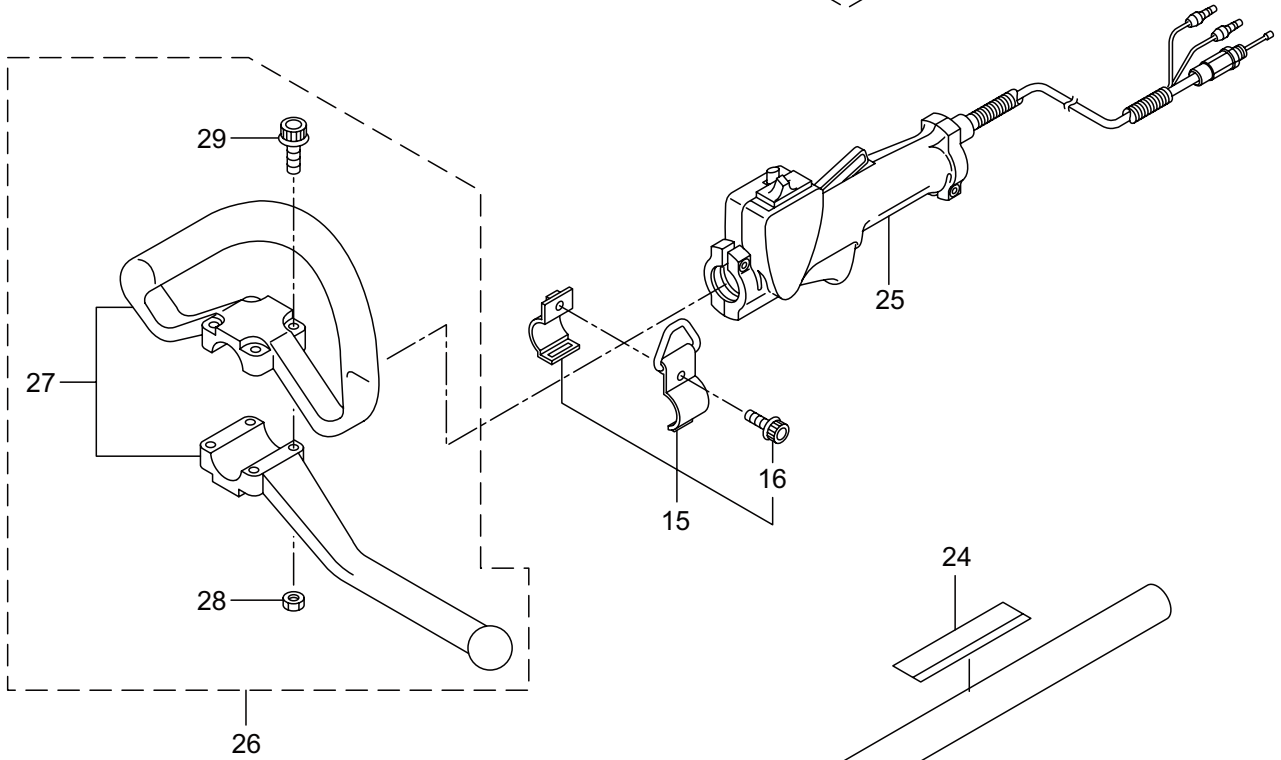

PARTS LIST

MCA321RS

CONTENTS

1. MAIN BODY	1 ~ 2
2. ACCESSORIES.....	3 ~ 4
3. ENGINE.....	5 ~ 8
4. CARBURETOR, FUEL TANK	9 ~ 10

2008. 06.

P/N 522587

1. MCA321RS
MAIN BODY

Ref. No.	Part No.	Part Name	Q'ty	Remarks
1-1	364566	MC2630RS	1	
1-2	215512	Clutch Case Ass'y	1	Incl.3-9
1-3	214592	Bearing Case	1	
1-4	214161	Bearing	2	#6000ZZ
1-5	054676	Snap Ring	1	#26
1-6	560309	Buffer	1	
1-7	214163	Washer	1	
1-8	092033	Screw	4	M5x15
1-9	214593	Driveshaft Tube Adapter	1	
1-10	261246	Cap Screw	1	M5x25
1-11	229091	Clutch Drum	1	
1-12	236836	Driveshaft Ass'y	1	
1-13	211464	Upper Adapt	1	
1-14	236837	Driveshaft Tube	1	
1-15	215533	Hanging Bracket Ass'y	1	Incl.16
1-16	261762	Cap Screw	1	M5x14
1-17	237165	Joint Pipe Ass'y	1	Incl.18-23
1-18	237166	Joint Pipe	1	
1-19	261246	Cap Screw	1	M5x25
1-20	283139	Screw	1	M5x12
1-21	236962	Knob	1	M8x26
1-22	126990	Nut	1	M8
1-23	550131	Washer	1	M8
1-24	238126	Label	1	MC2630RS
1-25	235078	Throttle Trigger	1	
1-26	231955	Loop Handle Ass'y	1	Incl.27-29
1-27	225699	Loop Handle	1	
1-28	081027	Nut	4	M5
1-29	215608	Cap Screw	4	M5x30x16
1-30	220533	Hanging Strap Ass'y	1	Incl.31
1-31	231657	Hook	1	
1-32	261250	Cap Screw	4	M5x20

3. MCA321RS ENGINE

Ref. No.	Part No.	Part Name	Q'ty	Remarks
3-46	261075	Connector	1	
3-47	261072	Cap	1	
3-48	269418	Insulator	1	
3-49	261076	Woodruff Key	1	3x10
3-50	261417	Nut,Rotor	1	M8
3-51	280381	Spacer	2	
3-52	261256	Cap Screw	2	M4x25
3-53	262483	Spark Plug	1	NGK BPMR6Y
3-54	267492	Lead	2	130L
3-55	261202	Grommet	1	
3-56	283481	Starter Ass'y	1	Incl.57-65
3-57	283504	Reel	1	
3-58	283505	Cam Plate	1	
3-59	283506	Spring	1	
3-60	280931	Spiral Spring	1	
3-61	267213	Screw	1	
3-62	283578	Stater Rope Ass'y	1	Incl.63-65
3-63	283579	Stater Rope	1	
3-64	261725	Starter Grip	1	
3-65	283511	Rope Stopper	1	
3-66	283575	Starter Pawl Ass'y	1	
3-67	267561	Label	1	
3-68	280857	Adapter Ass'y	1	
3-69	269273	Cap Screw	3	M4x20
3-70	264999	Plate	1	
3-71	267290	Cap Screw	3	M5x20
3-72	280859	Label	1	REVERSE2/AE320
3-73	265694	Label	1	