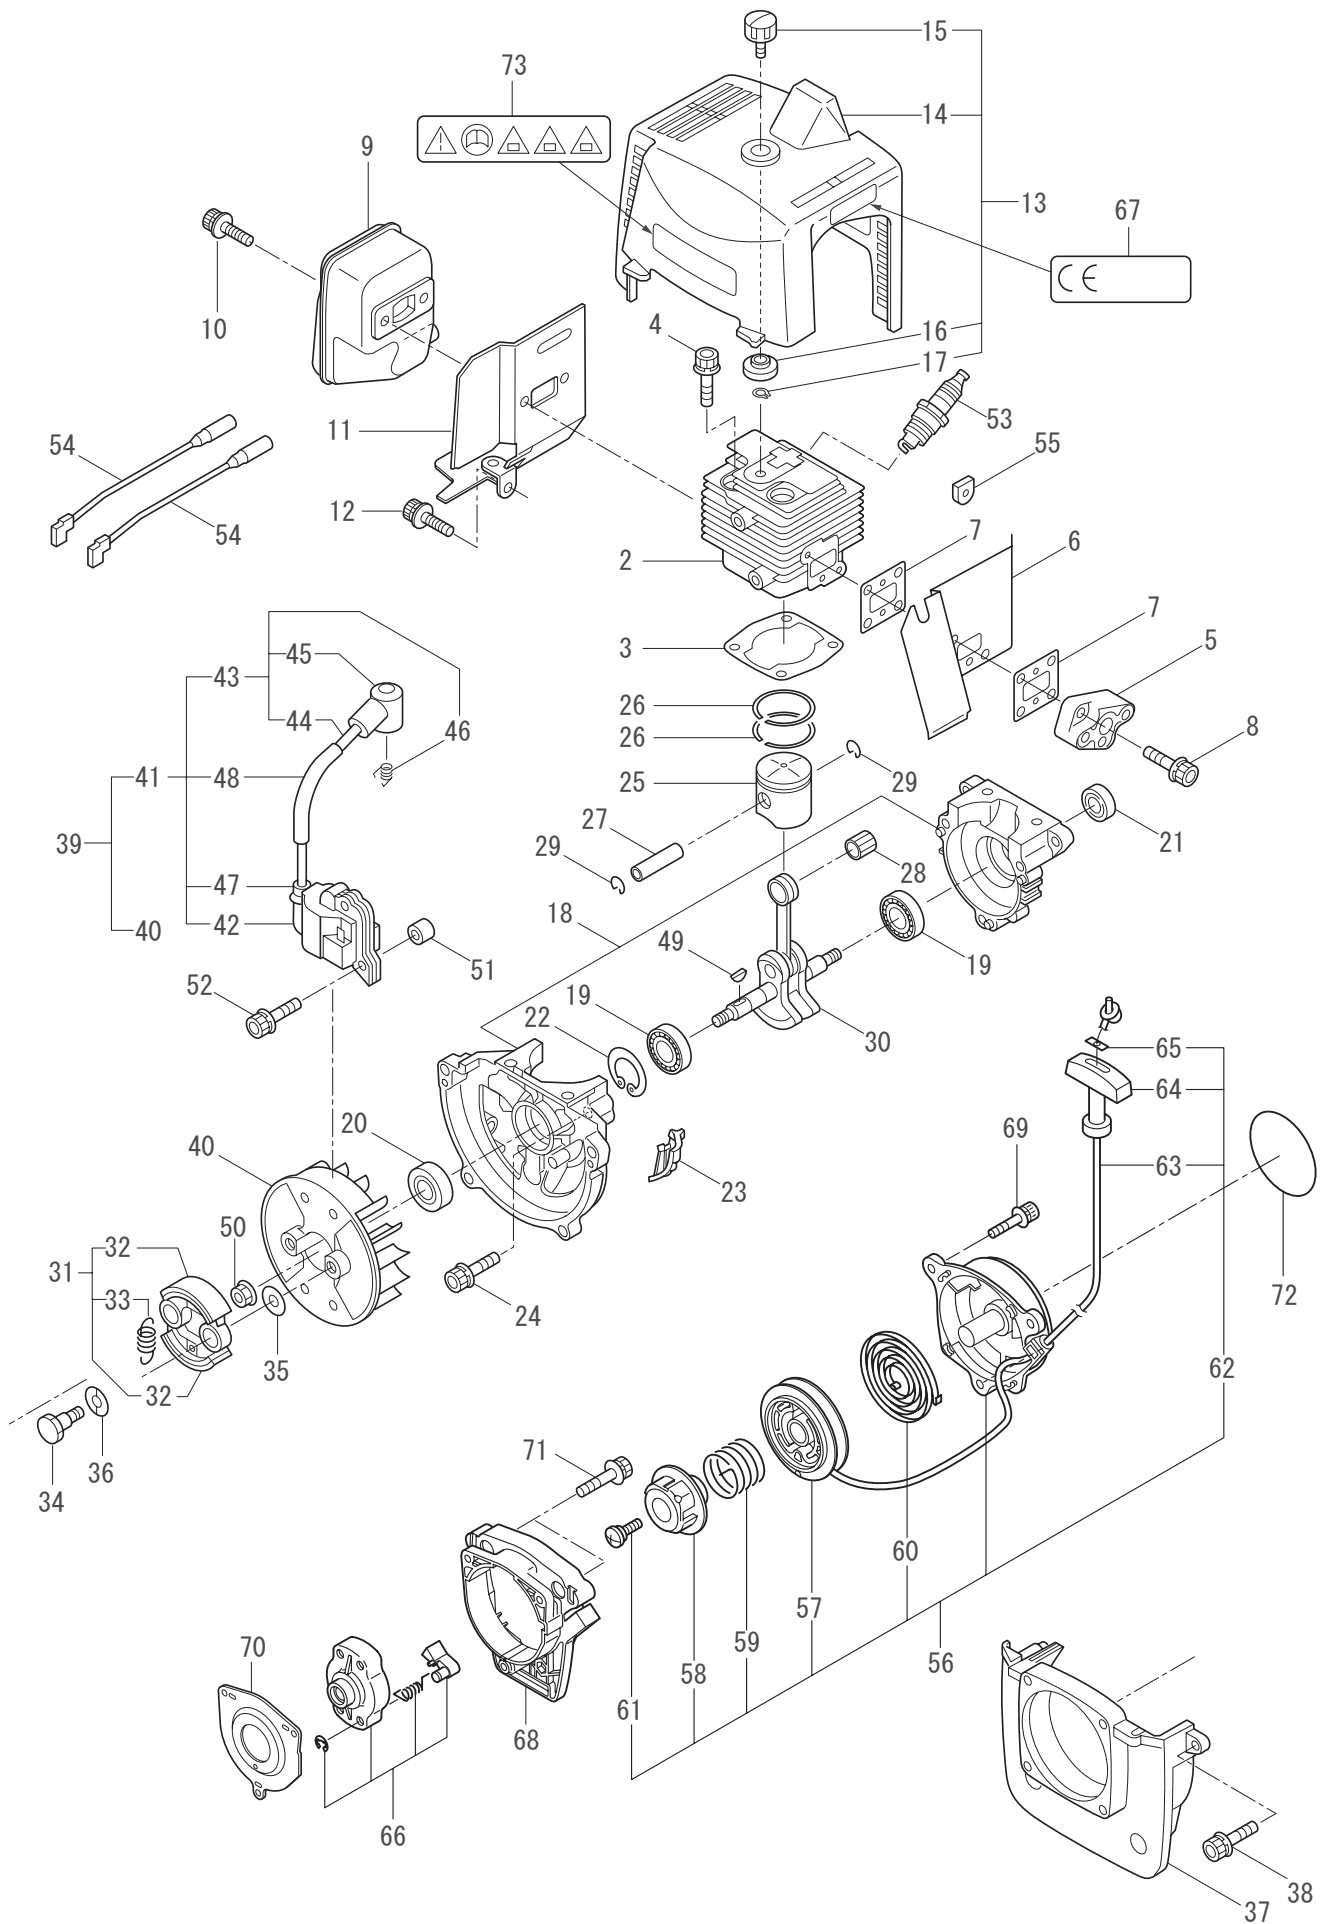

PARTS LIST

MCA321RS

CONTENTS

1. MAIN BODY	1 ~ 2
2. ACCESSORIES.....	3 ~ 4
3. ENGINE.....	5 ~ 8
4. CARBURETOR, FUEL TANK	9 ~ 10

2008. 06.

P/N 522587

1. MCA321RS
MAIN BODY

Ref. No.	Part No.	Part Name	Q'ty	Remarks
1-1	364566	MC2630RS	1	
1-2	215512	Clutch Case Ass'y	1	Incl.3-9
1-3	214592	Bearing Case	1	
1-4	214161	Bearing	2	#6000ZZ
1-5	054676	Snap Ring	1	#26
1-6	560309	Buffer	1	
1-7	214163	Washer	1	
1-8	092033	Screw	4	M5x15
1-9	214593	Driveshaft Tube Adapter	1	
1-10	261246	Cap Screw	1	M5x25
1-11	229091	Clutch Drum	1	
1-12	236836	Driveshaft Ass'y	1	
1-13	211464	Upper Adapt	1	
1-14	236837	Driveshaft Tube	1	
1-15	215533	Hanging Bracket Ass'y	1	Incl.16
1-16	261762	Cap Screw	1	M5x14
1-17	237165	Joint Pipe Ass'y	1	Incl.18-23
1-18	237166	Joint Pipe	1	
1-19	261246	Cap Screw	1	M5x25
1-20	283139	Screw	1	M5x12
1-21	236962	Knob	1	M8x26
1-22	126990	Nut	1	M8
1-23	550131	Washer	1	M8
1-24	238126	Label	1	MC2630RS
1-25	235078	Throttle Trigger	1	
1-26	231955	Loop Handle Ass'y	1	Incl.27-29
1-27	225699	Loop Handle	1	
1-28	081027	Nut	4	M5
1-29	215608	Cap Screw	4	M5x30x16
1-30	220533	Hanging Strap Ass'y	1	Incl.31
1-31	231657	Hook	1	
1-32	261250	Cap Screw	4	M5x20

3. MCA321RS ENGINE

Ref. No.	Part No.	Part Name	Q'ty	Remarks
3-46	261075	Connector	1	
3-47	261072	Cap	1	
3-48	269418	Insulator	1	
3-49	261076	Woodruff Key	1	3x10
3-50	261417	Nut,Rotor	1	M8
3-51	280381	Spacer	2	
3-52	261256	Cap Screw	2	M4x25
3-53	262483	Spark Plug	1	NGK BPMR6Y
3-54	267492	Lead	2	130L
3-55	261202	Grommet	1	
3-56	283481	Starter Ass'y	1	Incl.57-65
3-57	283504	Reel	1	
3-58	283505	Cam Plate	1	
3-59	283506	Spring	1	
3-60	280931	Spiral Spring	1	
3-61	267213	Screw	1	
3-62	283578	Stater Rope Ass'y	1	Incl.63-65
3-63	283579	Stater Rope	1	
3-64	261725	Starter Grip	1	
3-65	283511	Rope Stopper	1	
3-66	283575	Starter Pawl Ass'y	1	
3-67	267561	Label	1	
3-68	280857	Adapter Ass'y	1	
3-69	269273	Cap Screw	3	M4x20
3-70	264999	Plate	1	
3-71	267290	Cap Screw	3	M5x20
3-72	280859	Label	1	REVERSE2/AE320
3-73	265694	Label	1	