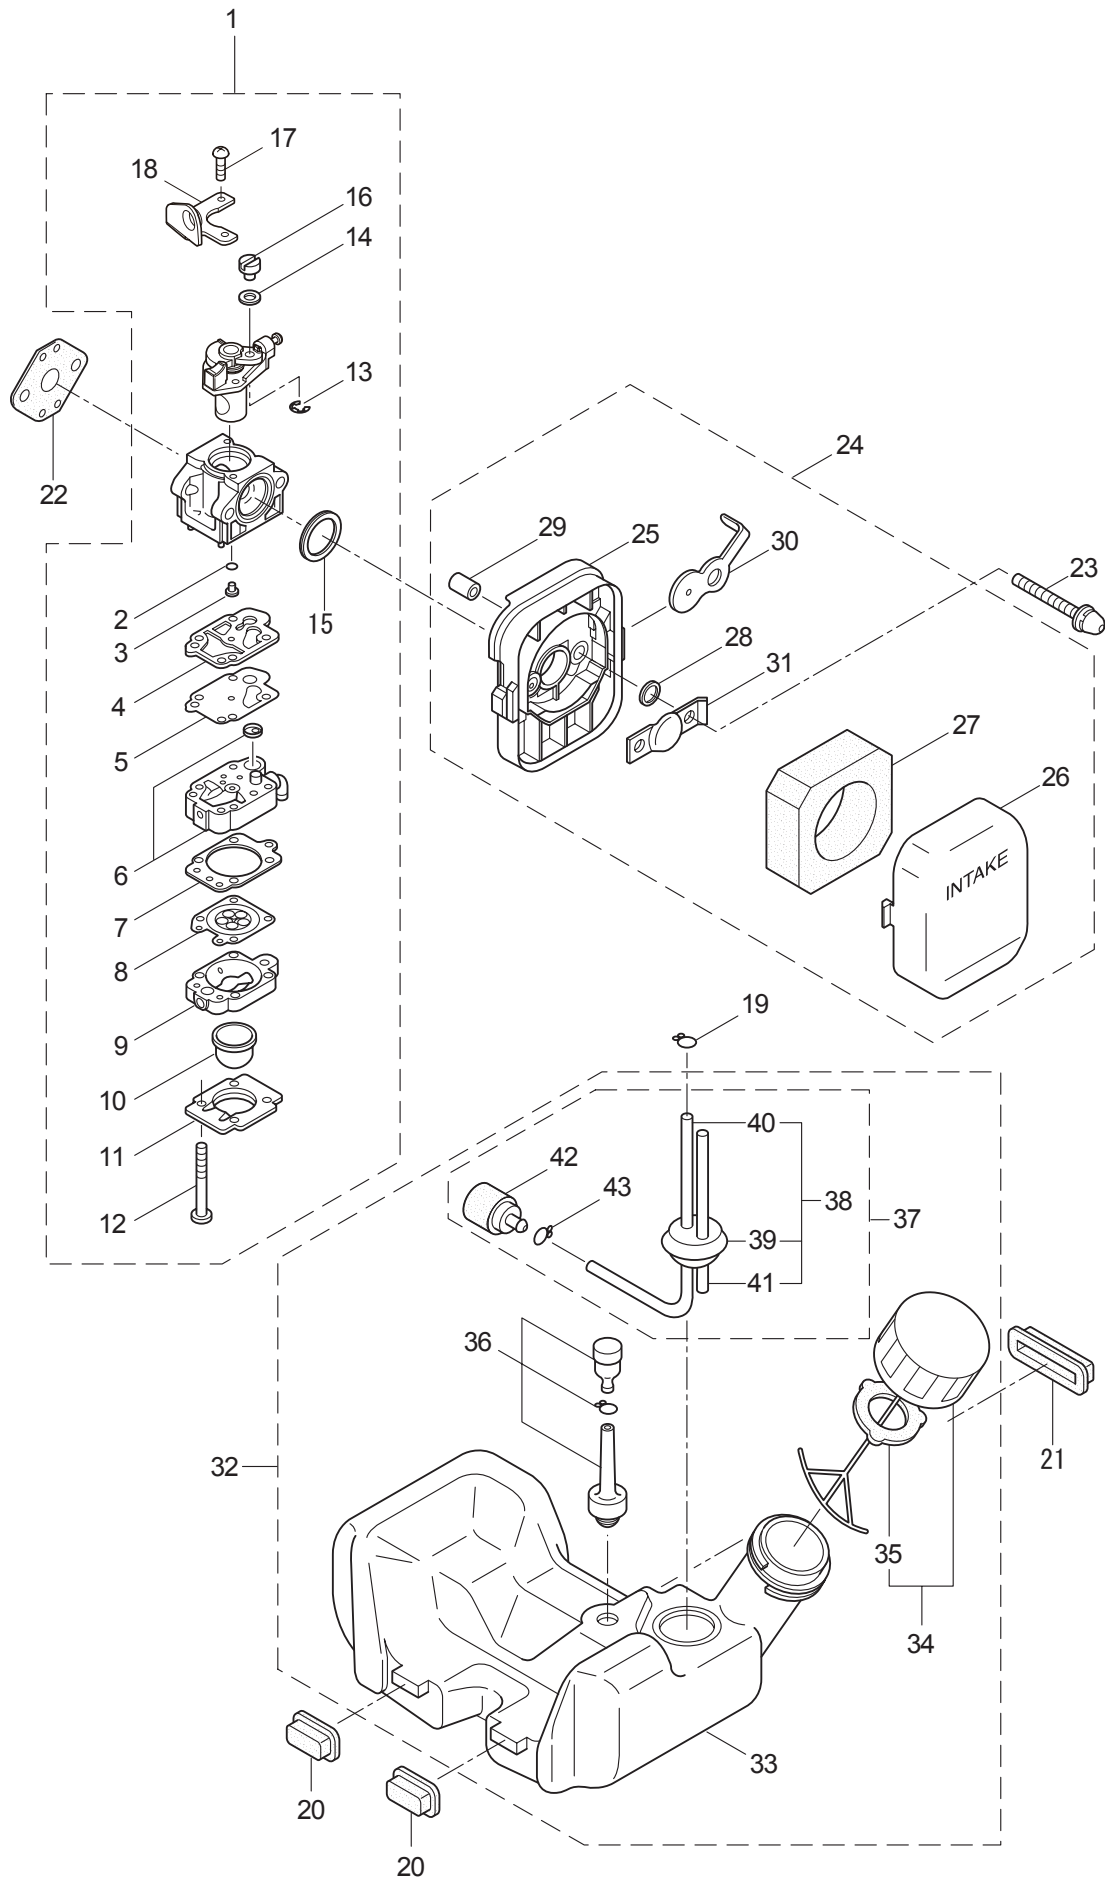

4. MCA321RS
CARBURETOR, FUEL TANK

Ref. No.	Part No.	Part Name	Q'ty	Remarks
4-1	284085	Carburetor Ass'y	1	Incl.2-18
4-2	261871	O-Ring	1	
4-3	266175	Main Jet	1	#40.5
4-4	262995	Gasket	1	
4-5	262994	Diaphragm,Fuel Pump	1	
4-6	263739	Pump Body	1	
4-7	262993	Gasket	1	
4-8	261873	Diaphragm,Metering	1	
4-9	262991	Purge Body	1	
4-10	261874	Primer Bulb	1	
4-11	262992	Cover Plate	1	
4-12	262996	Screw	4	
4-13	261876	E-Ring	1	
4-14	264678	Washer	1	
4-15	261657	Packing	1	
4-16	261658	Swivel	1	
4-17	261875	Screw	2	
4-18	264677	Bracket	1	
4-19	261117	Clip	1	
4-20	261118	Pad	2	
4-21	261119	Pad	1	
4-22	261864	Gasket	1	
4-23	264016	Cap Screw	2	M5x60
4-24	262902	Air Filter Ass'y	1	Incl.25-31
4-25	263005	Housing	1	
4-26	262998	Cover	1	
4-27	263006	Element	1	
4-28	263000	Washer	1	
4-29	263001	Sleeve	2	
4-30	263007	Choke Valve	1	
4-31	263003	Plate	1	
4-32	284757	Fuel Tank Ass'y	1	Incl.33-43
4-33	284758	Fuel Tank	1	
4-34	262726	Fuel Tank Cap Ass'y	1	Incl.35
4-35	261105	Gasket	1	
4-36	261696	Breather Ass'y	1	
4-37	265752	Fuel Pipe Pick-up Ass'y	1	Incl.38-43
4-38	264031	Fuel Pipe Ass'y	1	Incl.39-41
4-39	261115	Grommet	1	
4-40	261690	Fuel Pipe	1	160L
4-41	263038	Return Pipe	1	3x6x85L
4-42	264653	Filter Ass'y	1	
4-43	261117	Clip	1