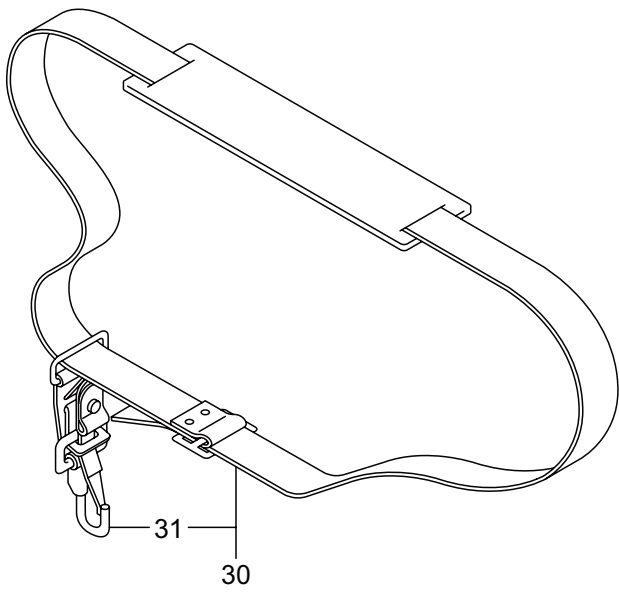

PARTS LIST

MCA321RS

CONTENTS

1. MAIN BODY	1 ~ 2
2. ACCESSORIES.....	3 ~ 4
3. ENGINE.....	5 ~ 8
4. CARBURETOR, FUEL TANK	9 ~ 10

2008. 06.

P/N 522587

1. MCA321RS
MAIN BODY

Ref. No.	Part No.	Part Name	Q'ty	Remarks
1-1	364566	MC2630RS	1	
1-2	215512	Clutch Case Ass'y	1	Incl.3-9
1-3	214592	Bearing Case	1	
1-4	214161	Bearing	2	#6000ZZ
1-5	054676	Snap Ring	1	#26
1-6	560309	Buffer	1	
1-7	214163	Washer	1	
1-8	092033	Screw	4	M5x15
1-9	214593	Driveshaft Tube Adapter	1	
1-10	261246	Cap Screw	1	M5x25
1-11	229091	Clutch Drum	1	
1-12	236836	Driveshaft Ass'y	1	
1-13	211464	Upper Adapt	1	
1-14	236837	Driveshaft Tube	1	
1-15	215533	Hanging Bracket Ass'y	1	Incl.16
1-16	261762	Cap Screw	1	M5x14
1-17	237165	Joint Pipe Ass'y	1	Incl.18-23
1-18	237166	Joint Pipe	1	
1-19	261246	Cap Screw	1	M5x25
1-20	283139	Screw	1	M5x12
1-21	236962	Knob	1	M8x26
1-22	126990	Nut	1	M8
1-23	550131	Washer	1	M8
1-24	238126	Label	1	MC2630RS
1-25	235078	Throttle Trigger	1	
1-26	231955	Loop Handle Ass'y	1	Incl.27-29
1-27	225699	Loop Handle	1	
1-28	081027	Nut	4	M5
1-29	215608	Cap Screw	4	M5x30x16
1-30	220533	Hanging Strap Ass'y	1	Incl.31
1-31	231657	Hook	1	
1-32	261250	Cap Screw	4	M5x20

3. MCA321RS ENGINE

Ref. No.	Part No.	Part Name	Q'ty	Remarks
3-46	261075	Connector	1	
3-47	261072	Cap	1	
3-48	269418	Insulator	1	
3-49	261076	Woodruff Key	1	3x10
3-50	261417	Nut,Rotor	1	M8
3-51	280381	Spacer	2	
3-52	261256	Cap Screw	2	M4x25
3-53	262483	Spark Plug	1	NGK BPMR6Y
3-54	267492	Lead	2	130L
3-55	261202	Grommet	1	
3-56	283481	Starter Ass'y	1	Incl.57-65
3-57	283504	Reel	1	
3-58	283505	Cam Plate	1	
3-59	283506	Spring	1	
3-60	280931	Spiral Spring	1	
3-61	267213	Screw	1	
3-62	283578	Stater Rope Ass'y	1	Incl.63-65
3-63	283579	Stater Rope	1	
3-64	261725	Starter Grip	1	
3-65	283511	Rope Stopper	1	
3-66	283575	Starter Pawl Ass'y	1	
3-67	267561	Label	1	
3-68	280857	Adapter Ass'y	1	
3-69	269273	Cap Screw	3	M4x20
3-70	264999	Plate	1	
3-71	267290	Cap Screw	3	M5x20
3-72	280859	Label	1	REVERSE2/AE320
3-73	265694	Label	1	